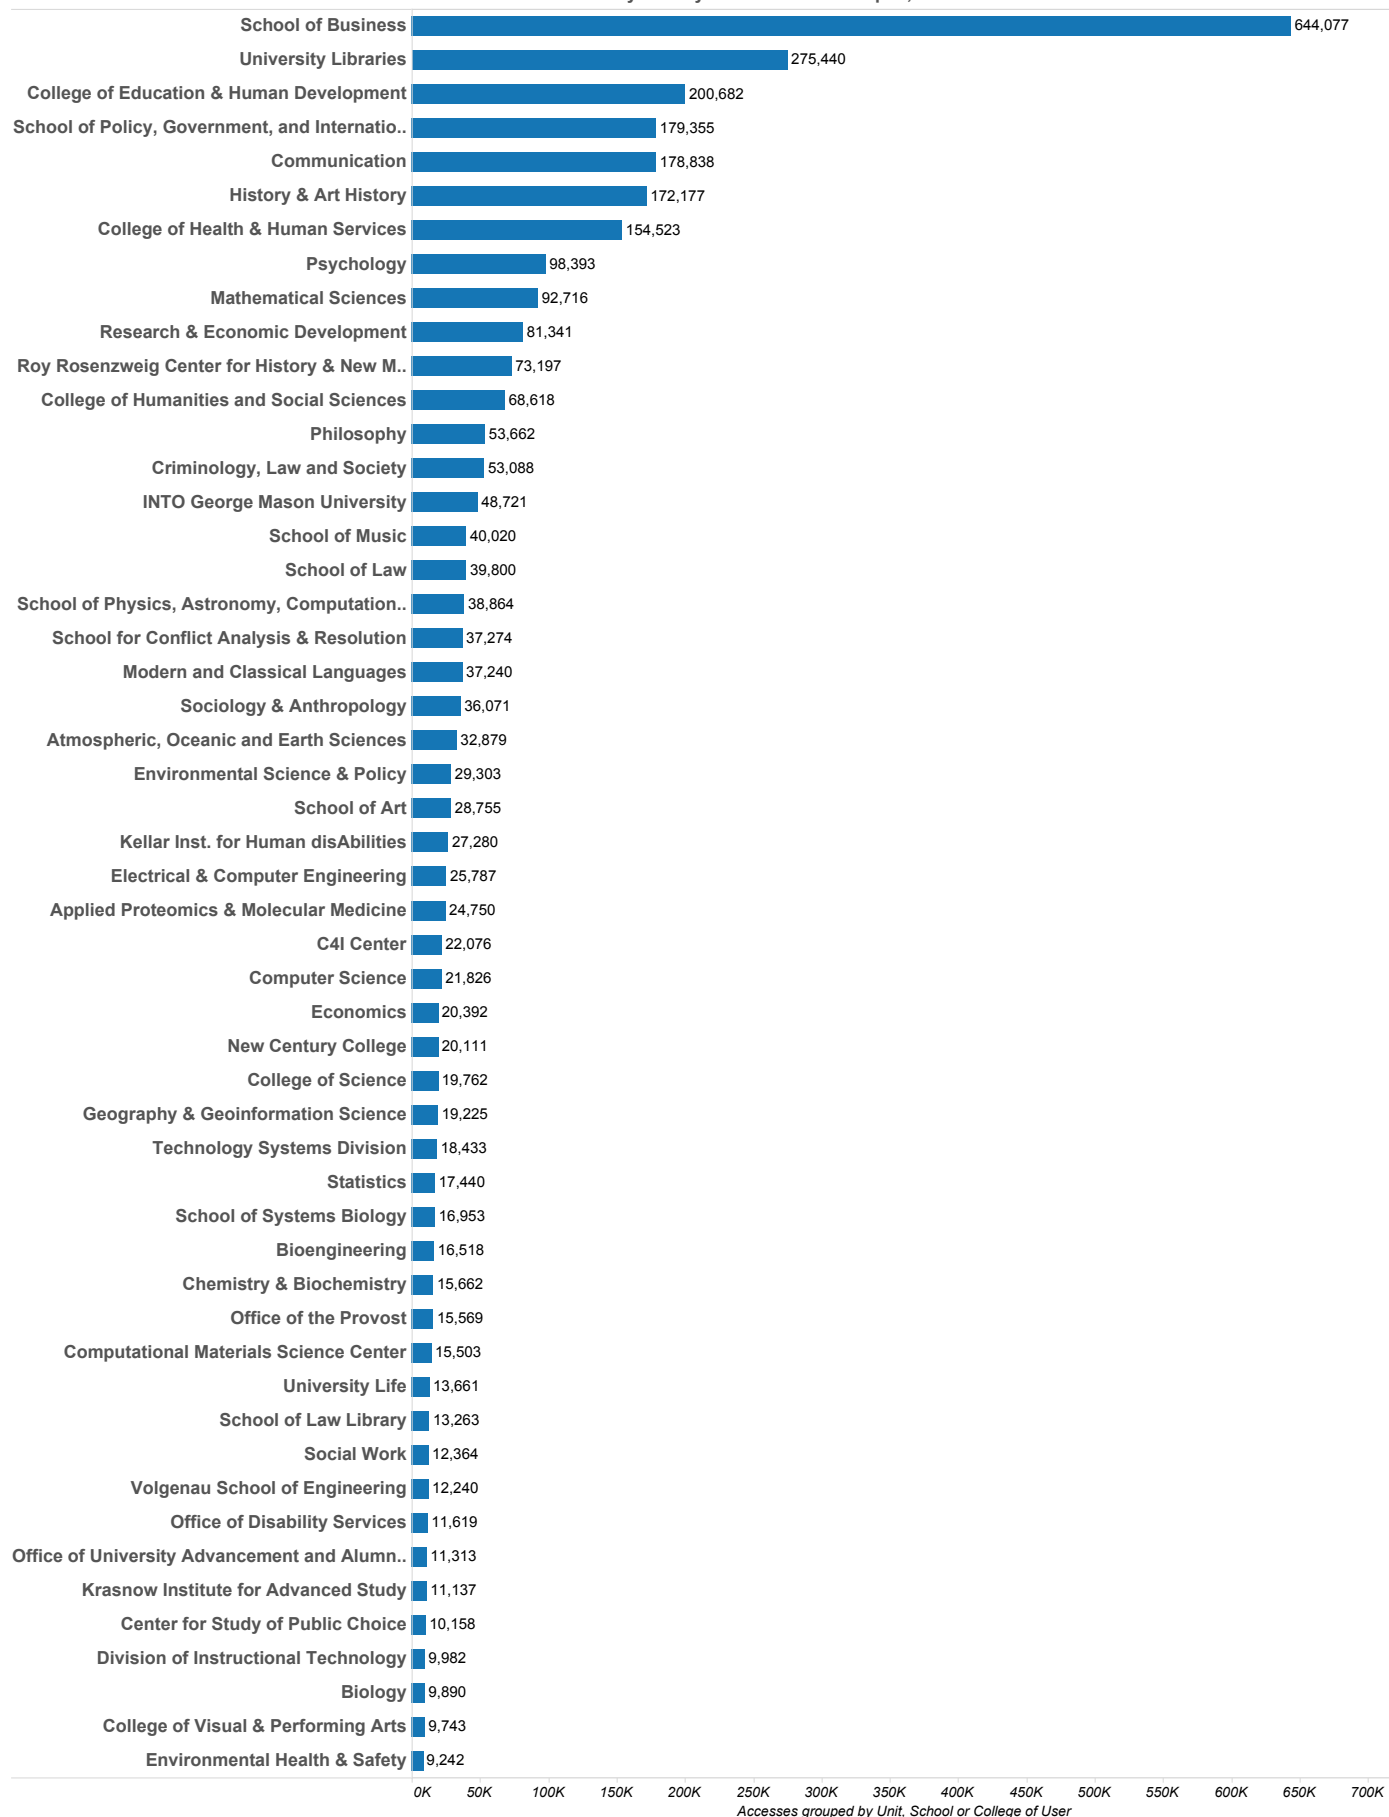

Accesses of E-Content by Faculty/Staff while Off-Campus, Fall 2015