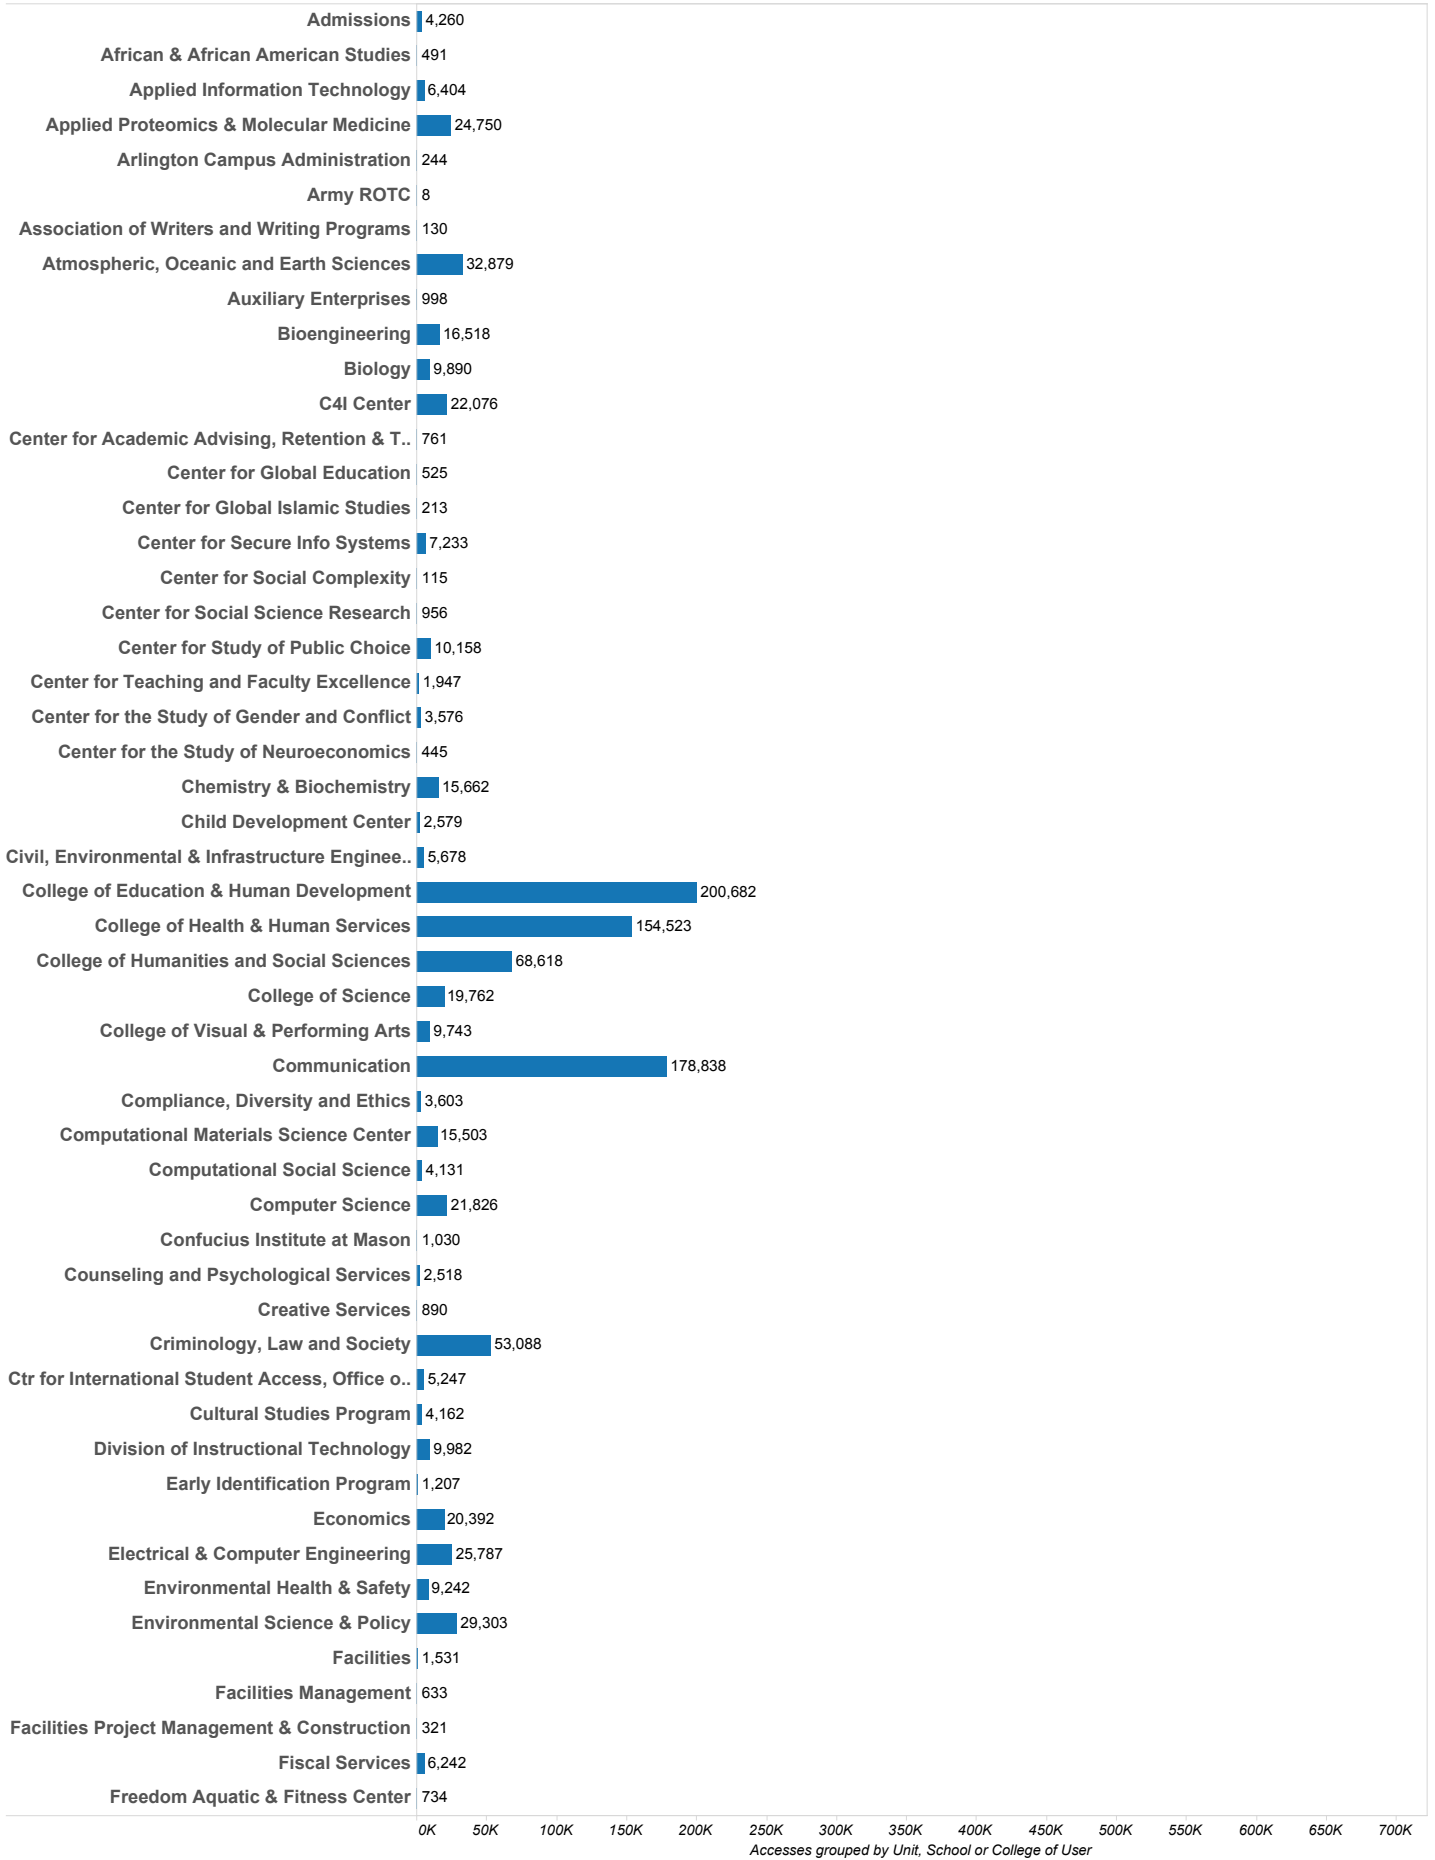

Accesses of E-Content by Faculty/Staff while Off-Campus, Fall 2015