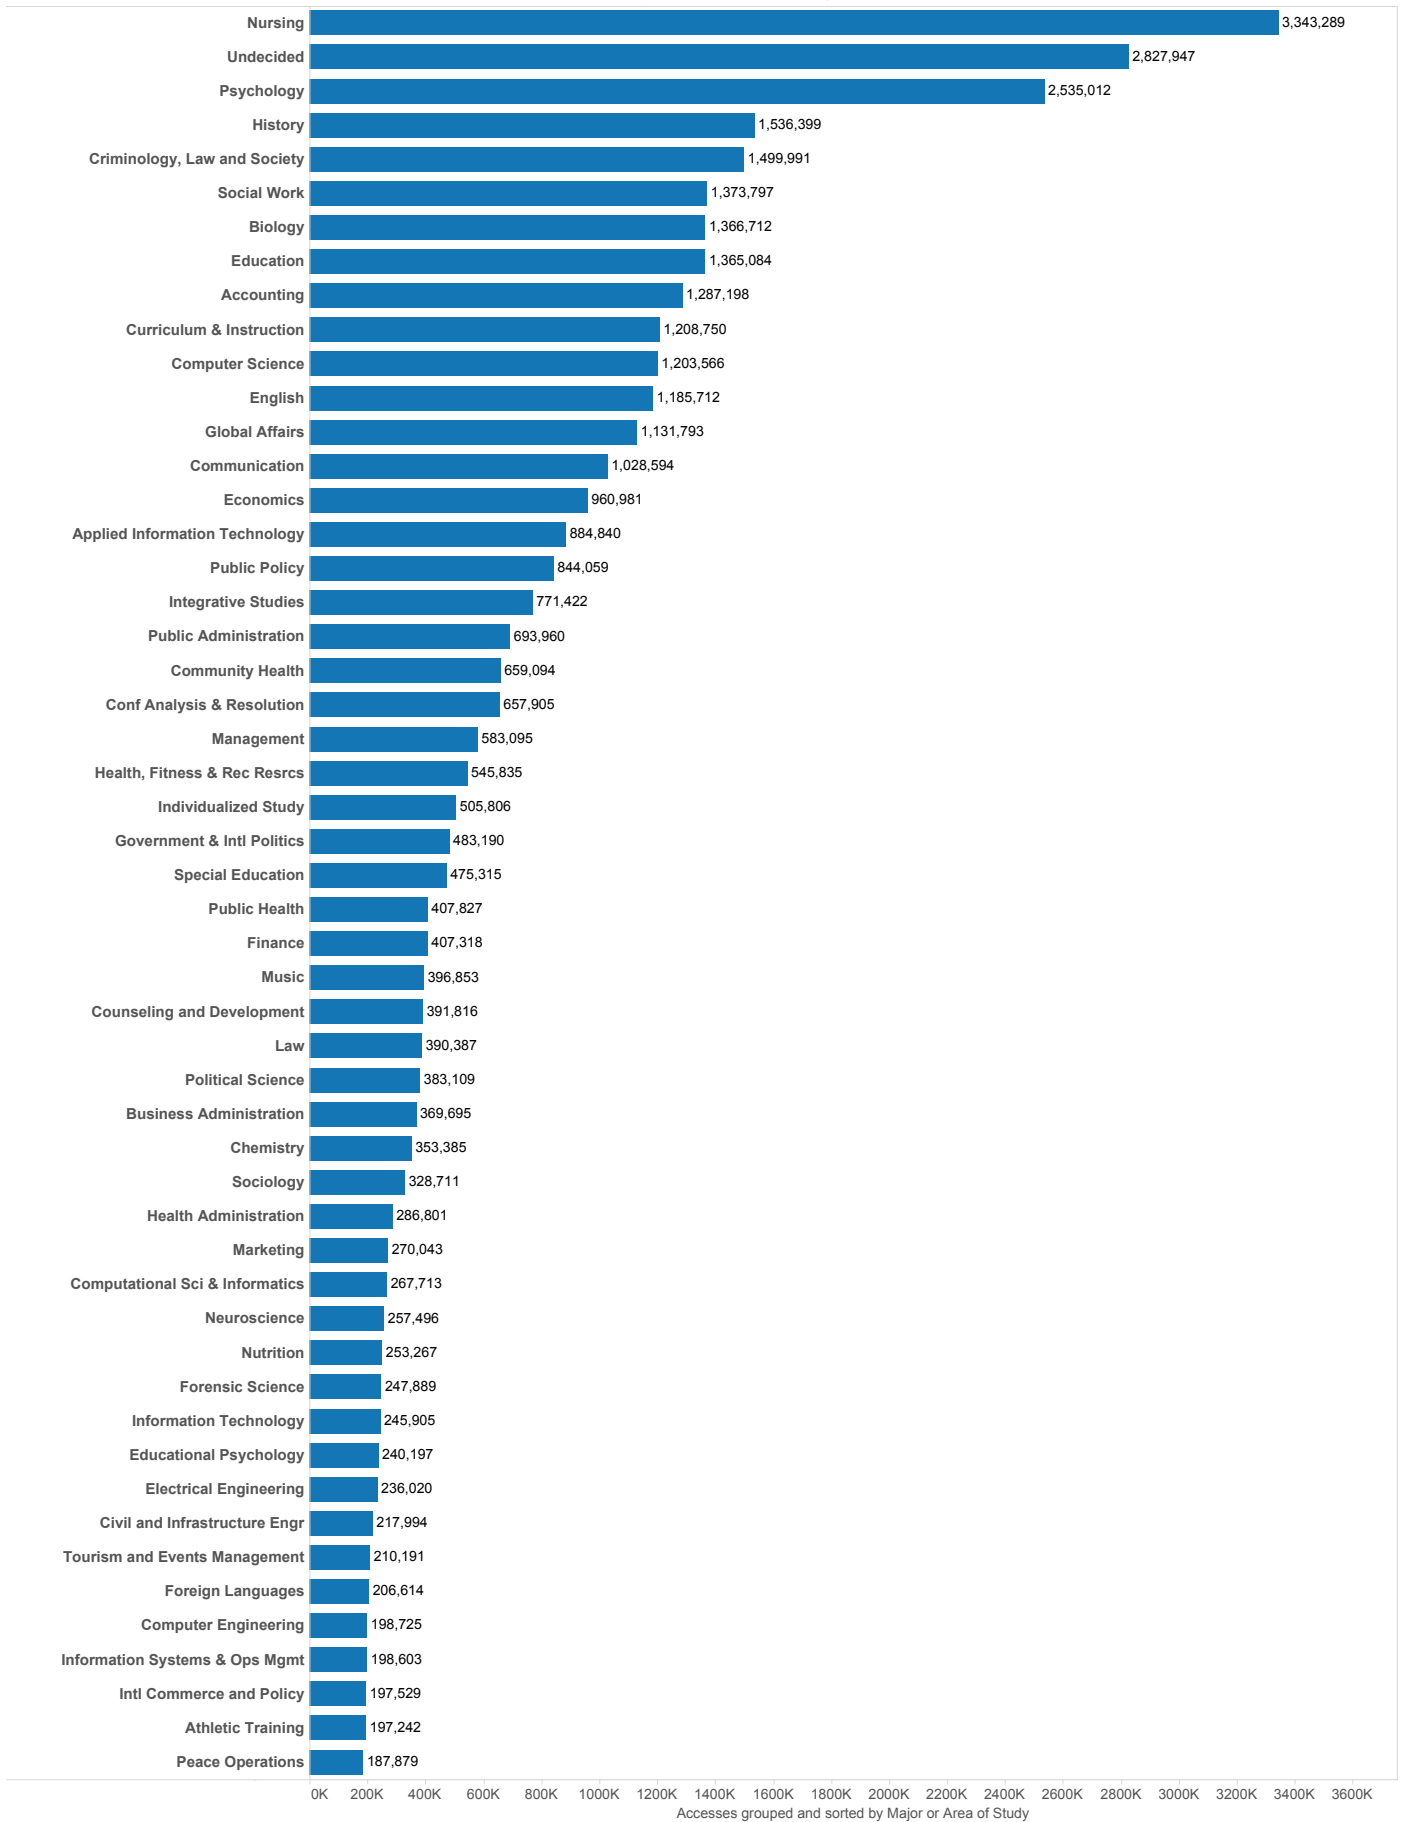

Appendix #3

Accesses of E-Content by Students when Off-Campus, Fall 2015

Accesses of E-Content by Students when Off-Campus, Fall 2015

Accesses of E-Content by Students when Off-Campus, Fall 2015

Accesses grouped and sorted by Major or Area of Study

Accesses of E-Content by Students when Off-Campus, Fall 2015

Accesses of E-Content by Students when Off-Campus, Fall 2015

Accesses of E-Content by Students when Off-Campus, Fall 2015

Accesses of E-Content by Students when Off-Campus, Fall 2015