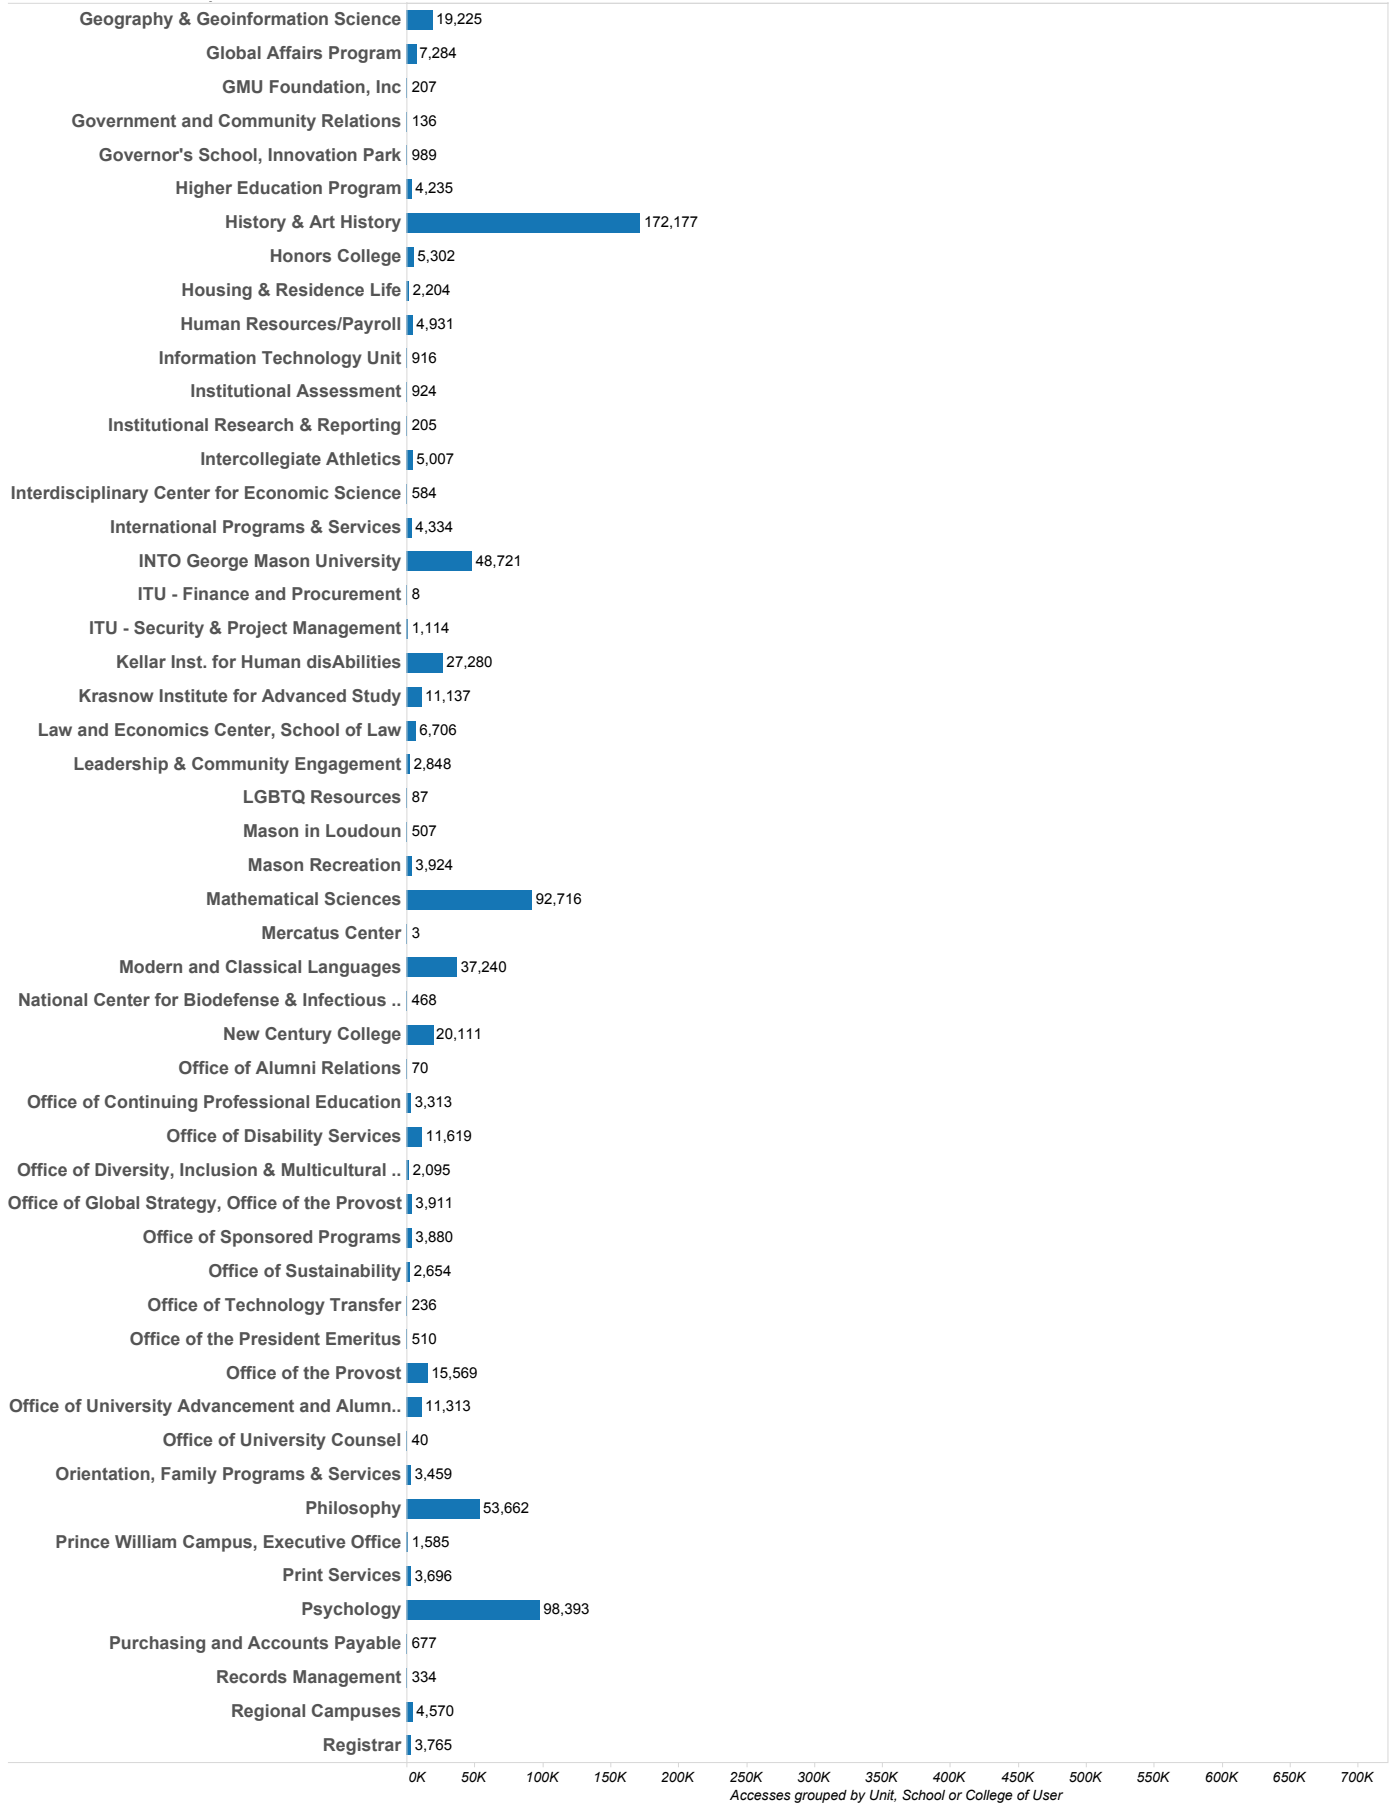

Accesses of E-Content by Faculty/Staff while Off-Campus, Fall 2015