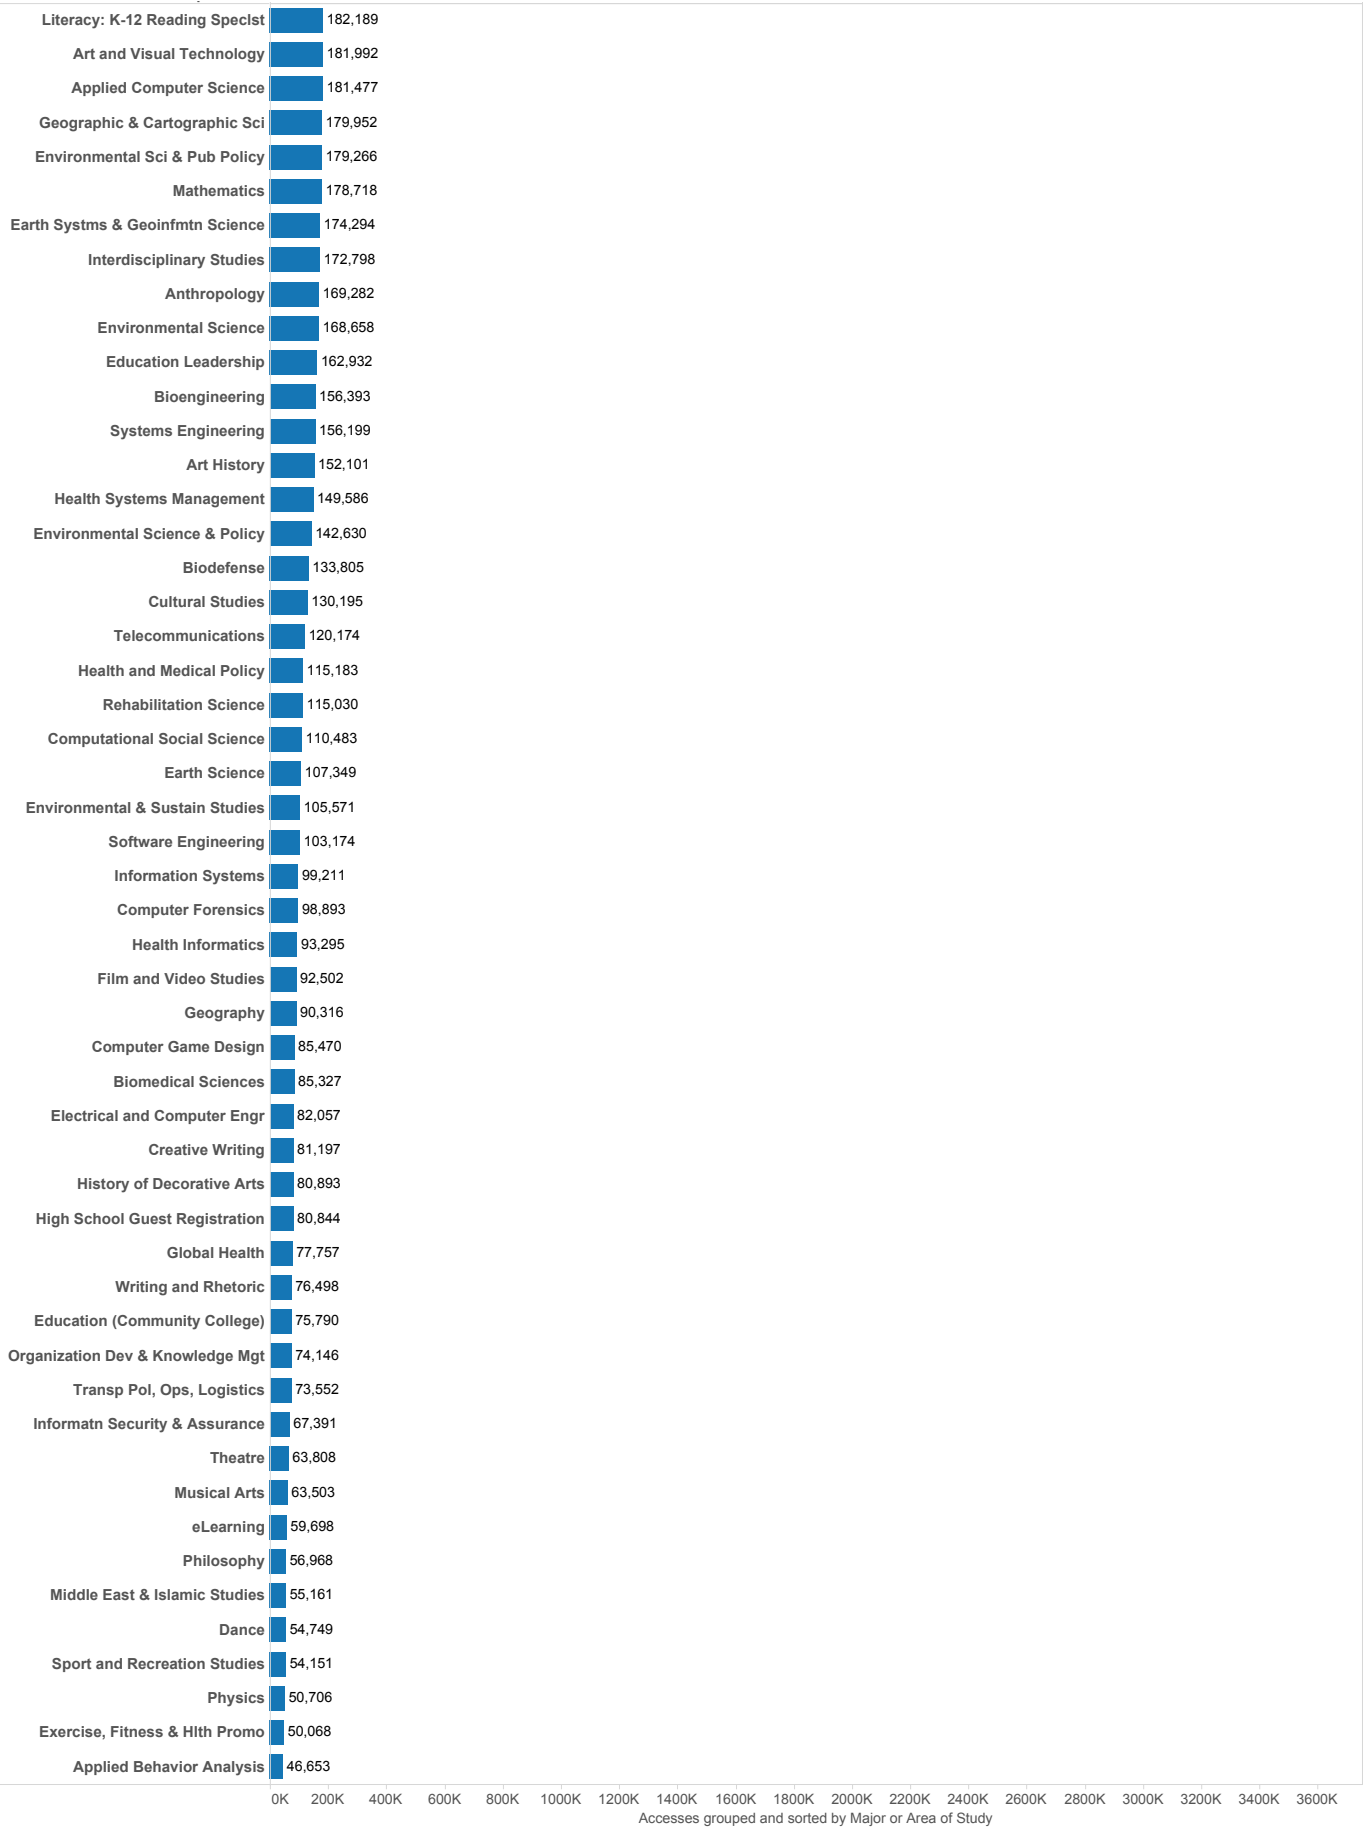

Appendix #3

Accesses of E-Content by Students when Off-Campus, Fall 2015

Accesses of E-Content by Students when Off-Campus, Fall 2015

Accesses of E-Content by Students when Off-Campus, Fall 2015

Accesses grouped and sorted by Major or Area of Study

Accesses of E-Content by Students when Off-Campus, Fall 2015

Accesses of E-Content by Students when Off-Campus, Fall 2015

Accesses of E-Content by Students when Off-Campus, Fall 2015

Accesses of E-Content by Students when Off-Campus, Fall 2015