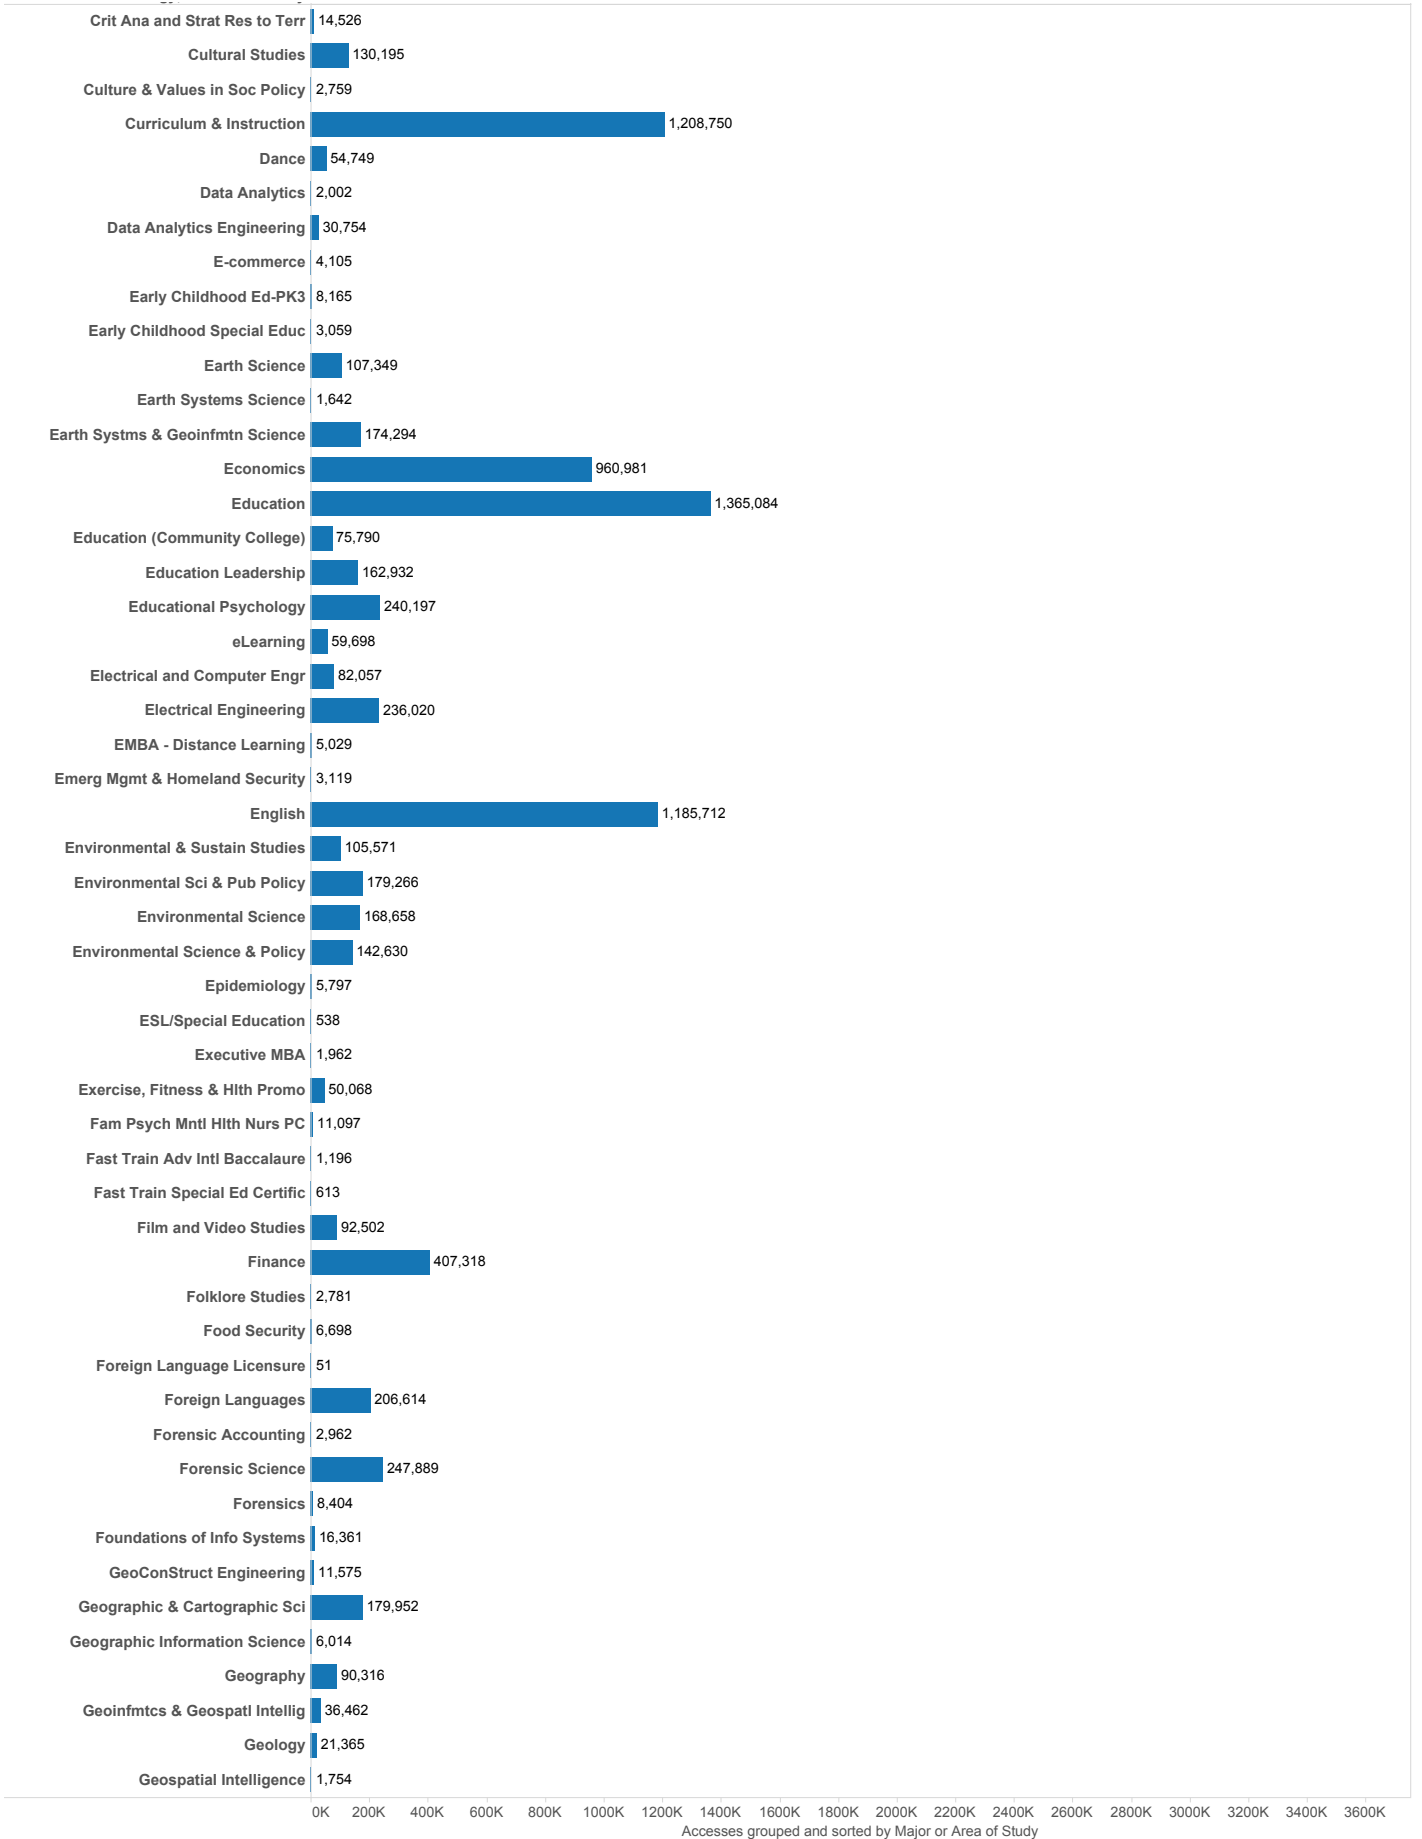

Appendix #3

Accesses of E-Content by Students when Off-Campus, Fall 2015

Accesses of E-Content by Students when Off-Campus, Fall 2015

Accesses of E-Content by Students when Off-Campus, Fall 2015

Accesses grouped and sorted by Major or Area of Study

Accesses of E-Content by Students when Off-Campus, Fall 2015

Accesses of E-Content by Students when Off-Campus, Fall 2015

Accesses of E-Content by Students when Off-Campus, Fall 2015

Accesses of E-Content by Students when Off-Campus, Fall 2015