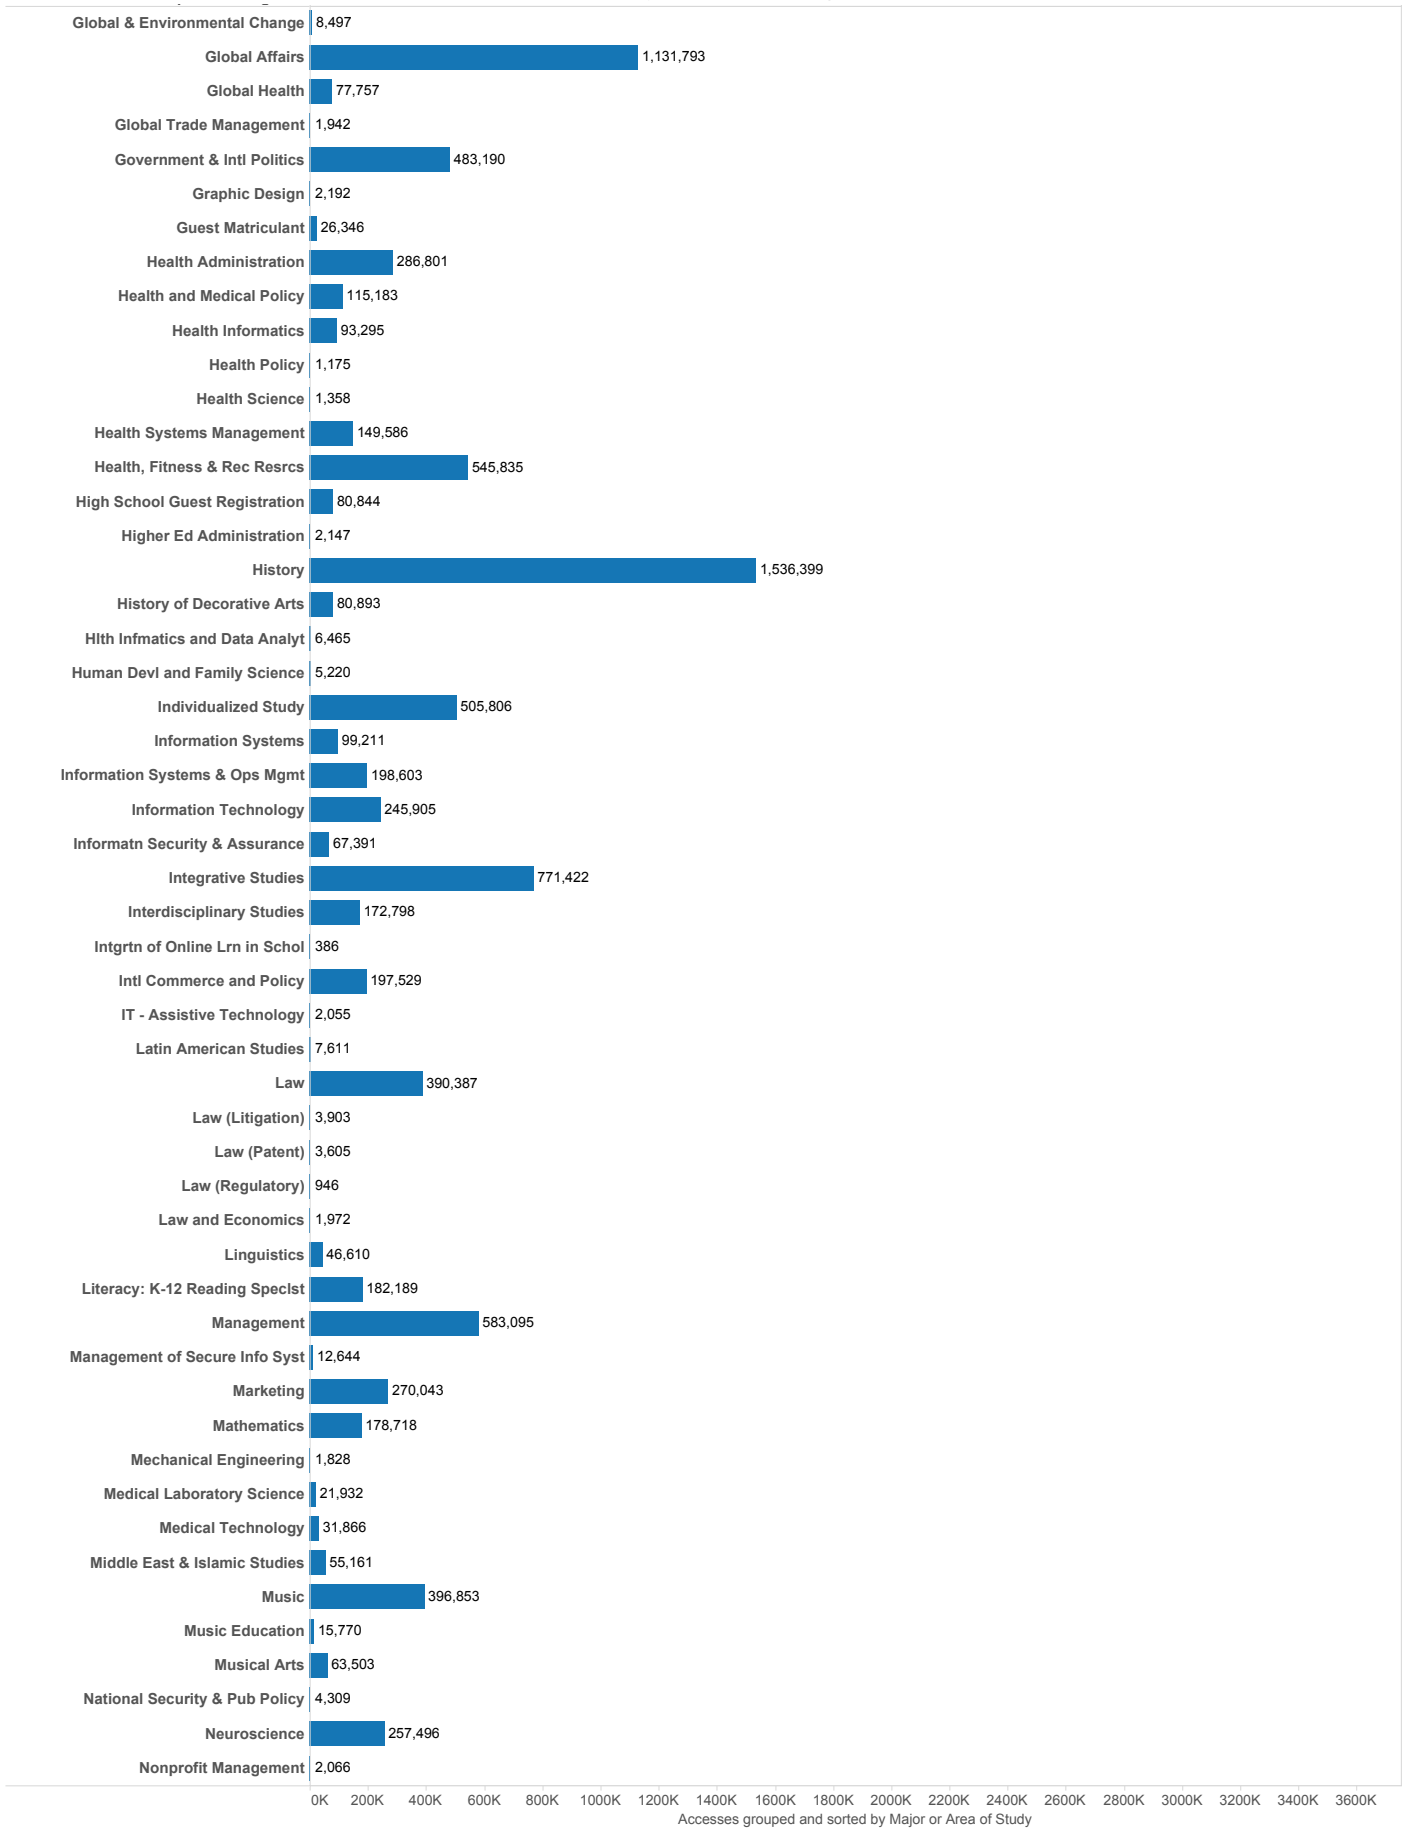

Appendix #3

Accesses of E-Content by Students when Off-Campus, Fall 2015

Accesses of E-Content by Students when Off-Campus, Fall 2015

Accesses of E-Content by Students when Off-Campus, Fall 2015

Accesses grouped and sorted by Major or Area of Study

Accesses of E-Content by Students when Off-Campus, Fall 2015

Accesses of E-Content by Students when Off-Campus, Fall 2015

Accesses of E-Content by Students when Off-Campus, Fall 2015

Accesses of E-Content by Students when Off-Campus, Fall 2015