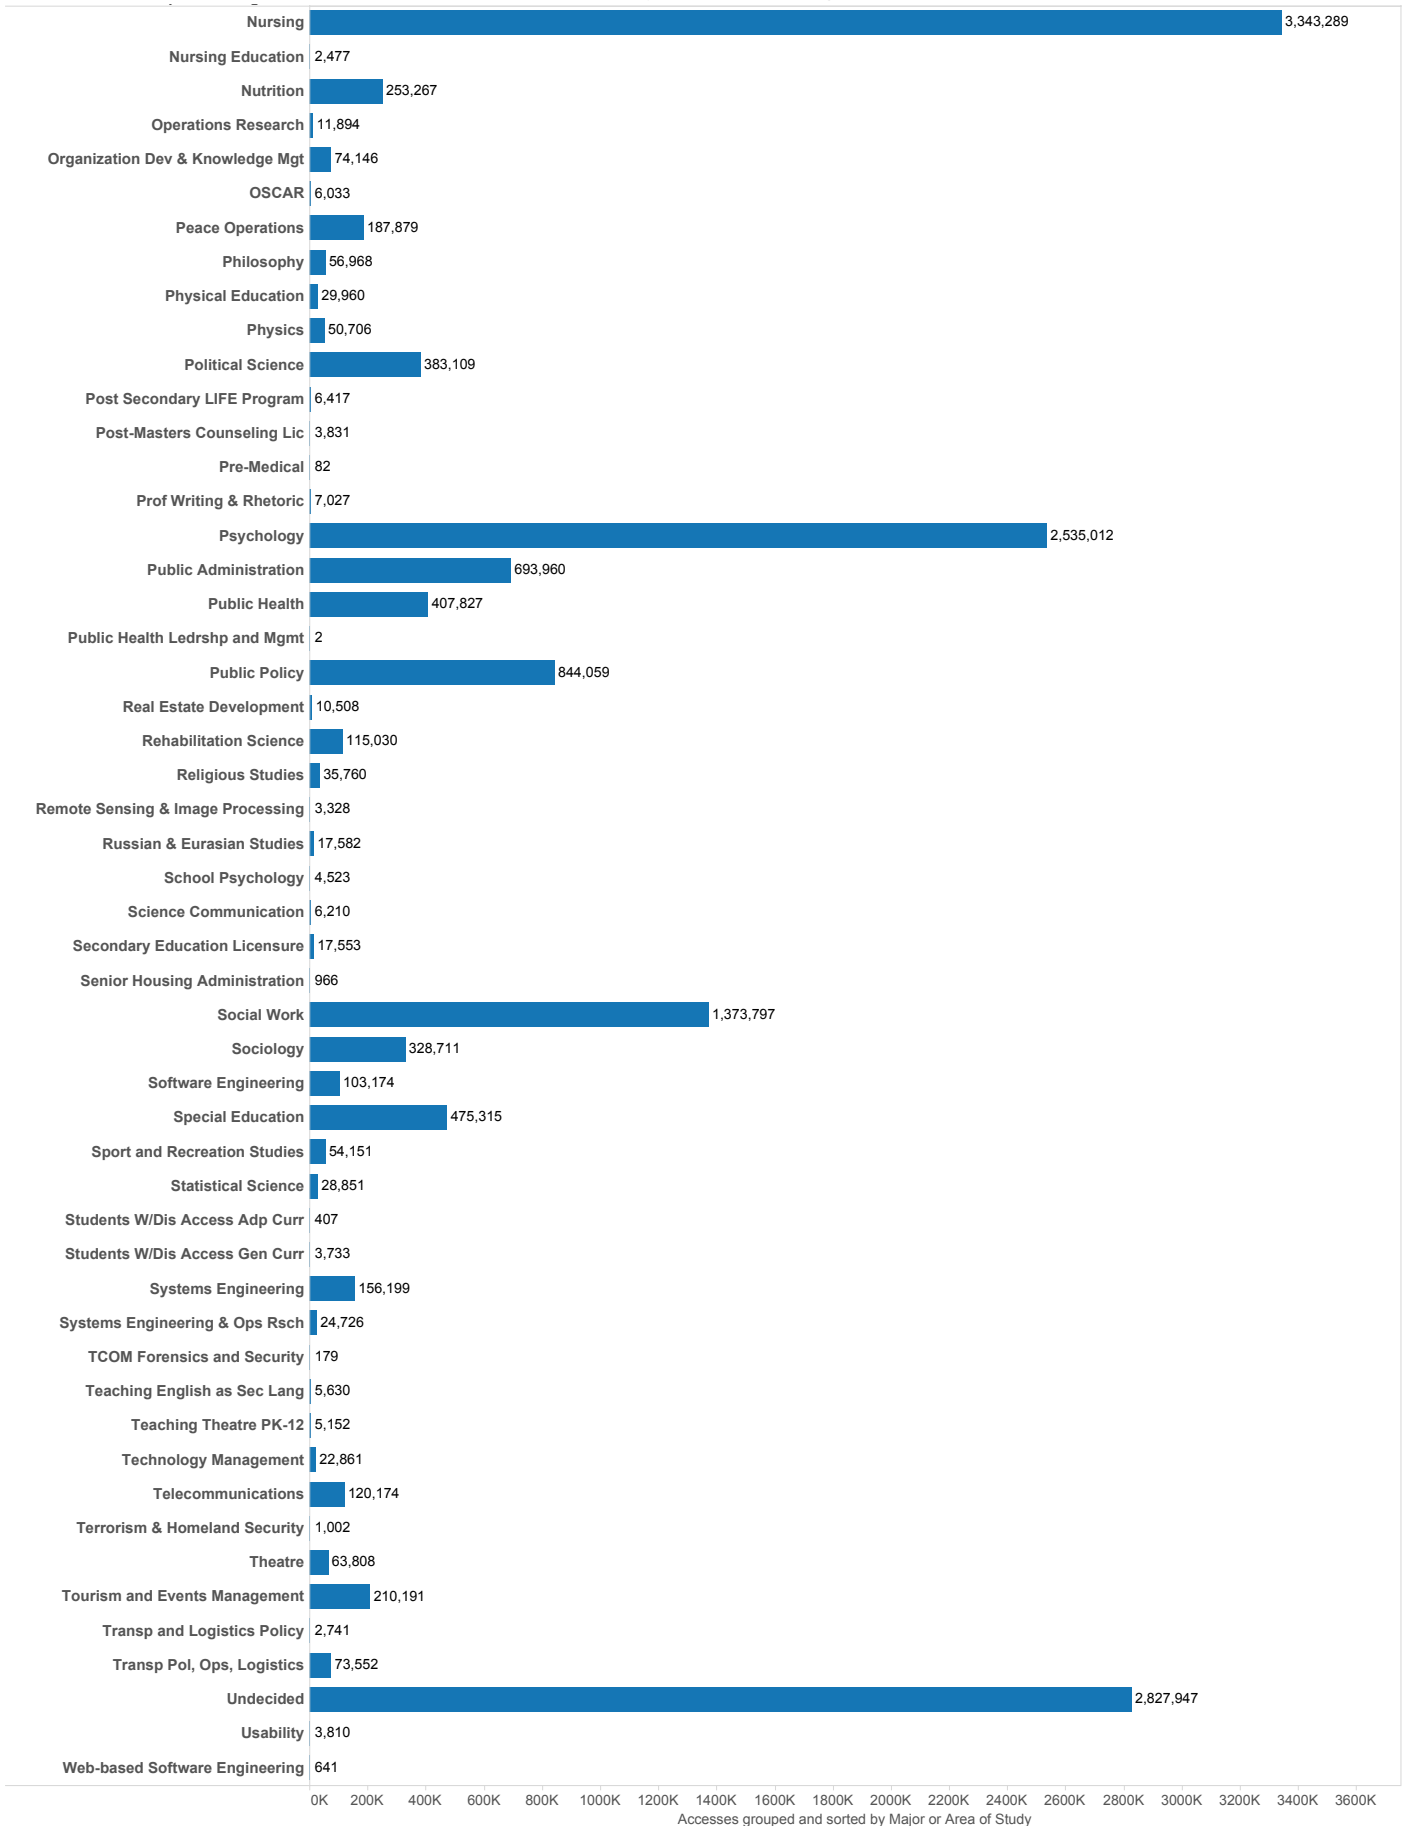

Accesses of E-Content by Students when Off-Campus, Fall 2015