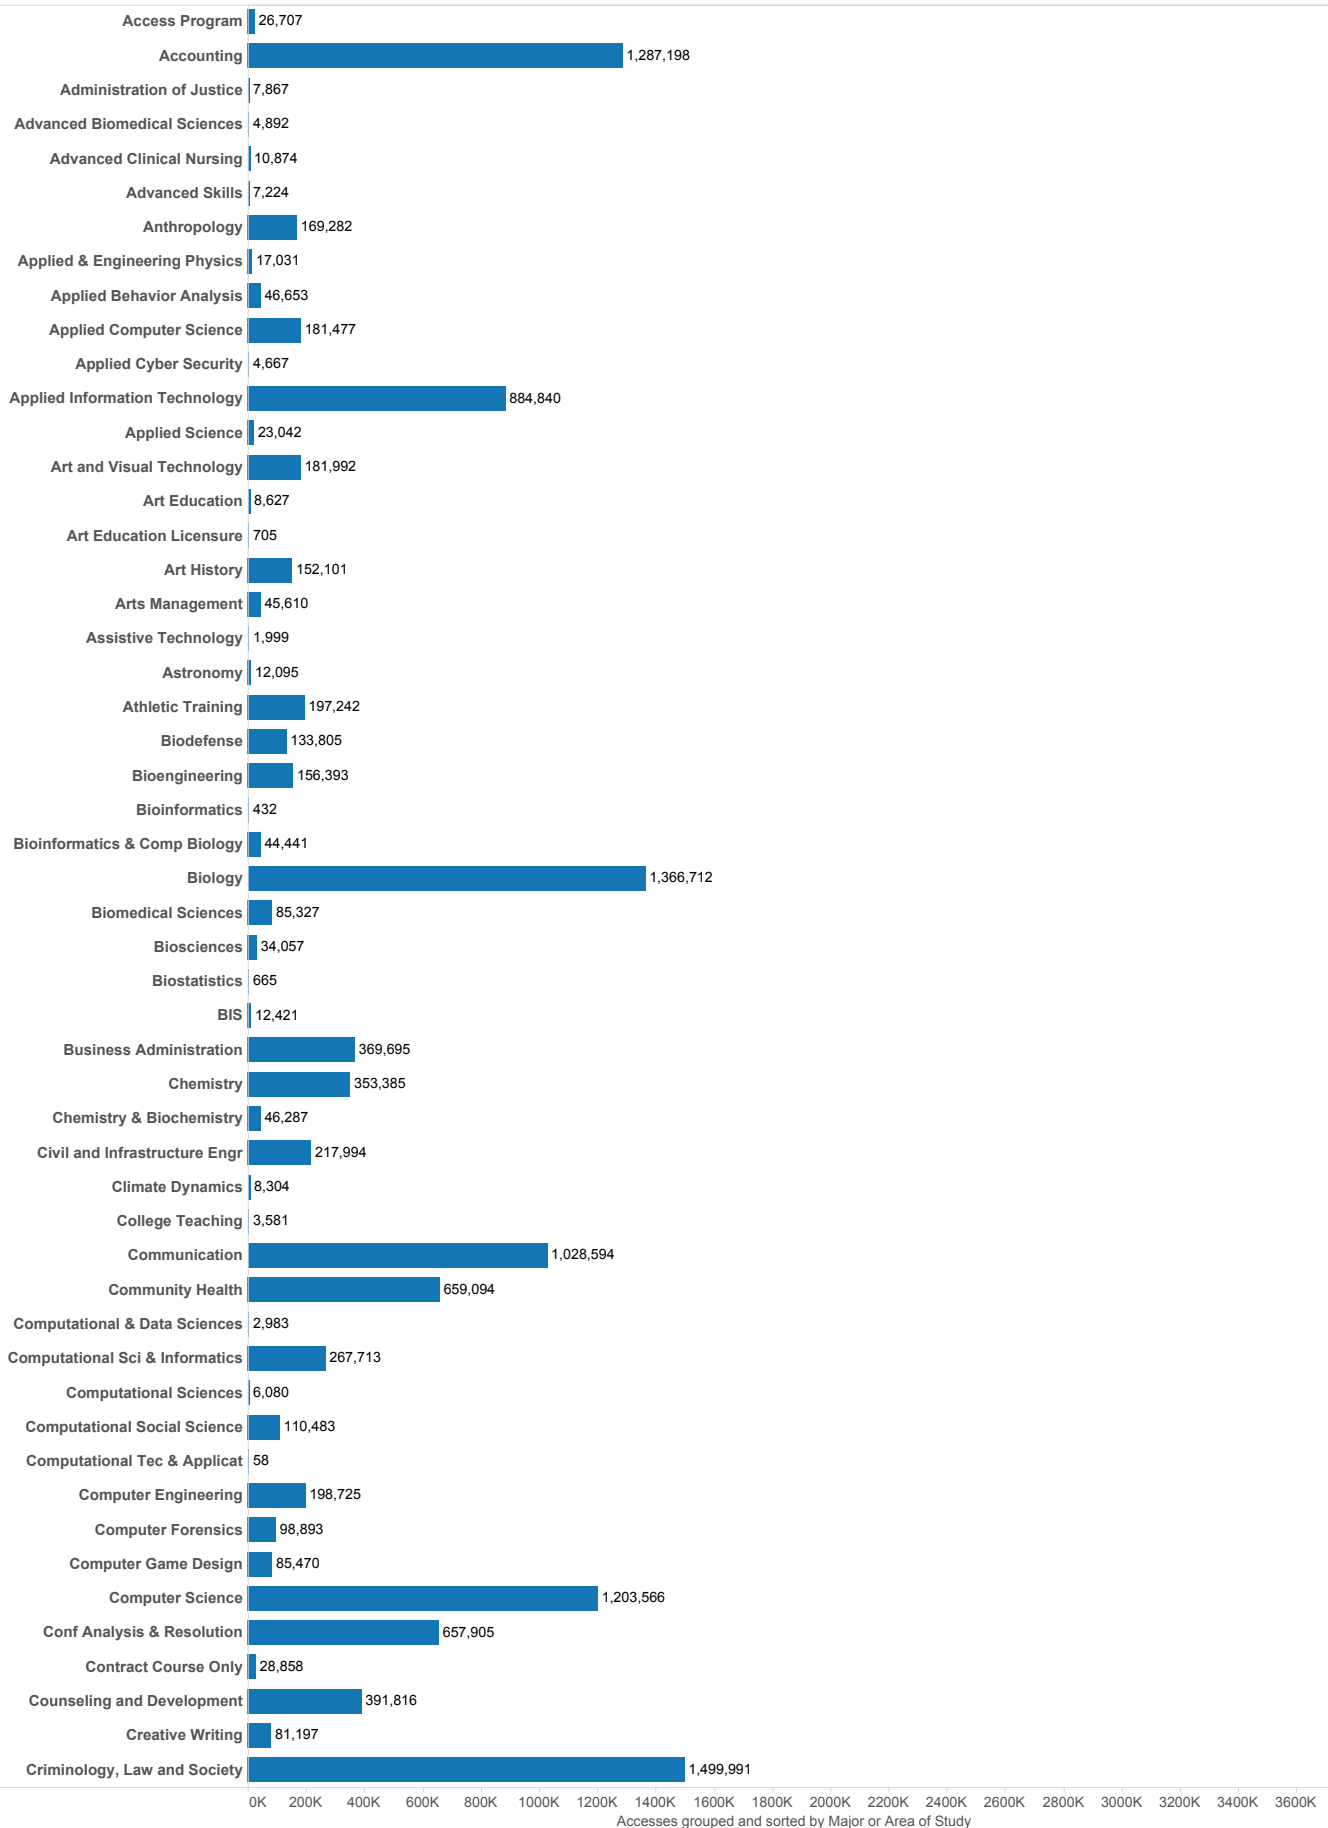

Appendix #3

Accesses of E-Content by Students when Off-Campus, Fall 2015

Accesses of E-Content by Students when Off-Campus, Fall 2015

Accesses of E-Content by Students when Off-Campus, Fall 2015

Accesses grouped and sorted by Major or Area of Study

Accesses of E-Content by Students when Off-Campus, Fall 2015

Accesses of E-Content by Students when Off-Campus, Fall 2015

Accesses of E-Content by Students when Off-Campus, Fall 2015

Accesses of E-Content by Students when Off-Campus, Fall 2015